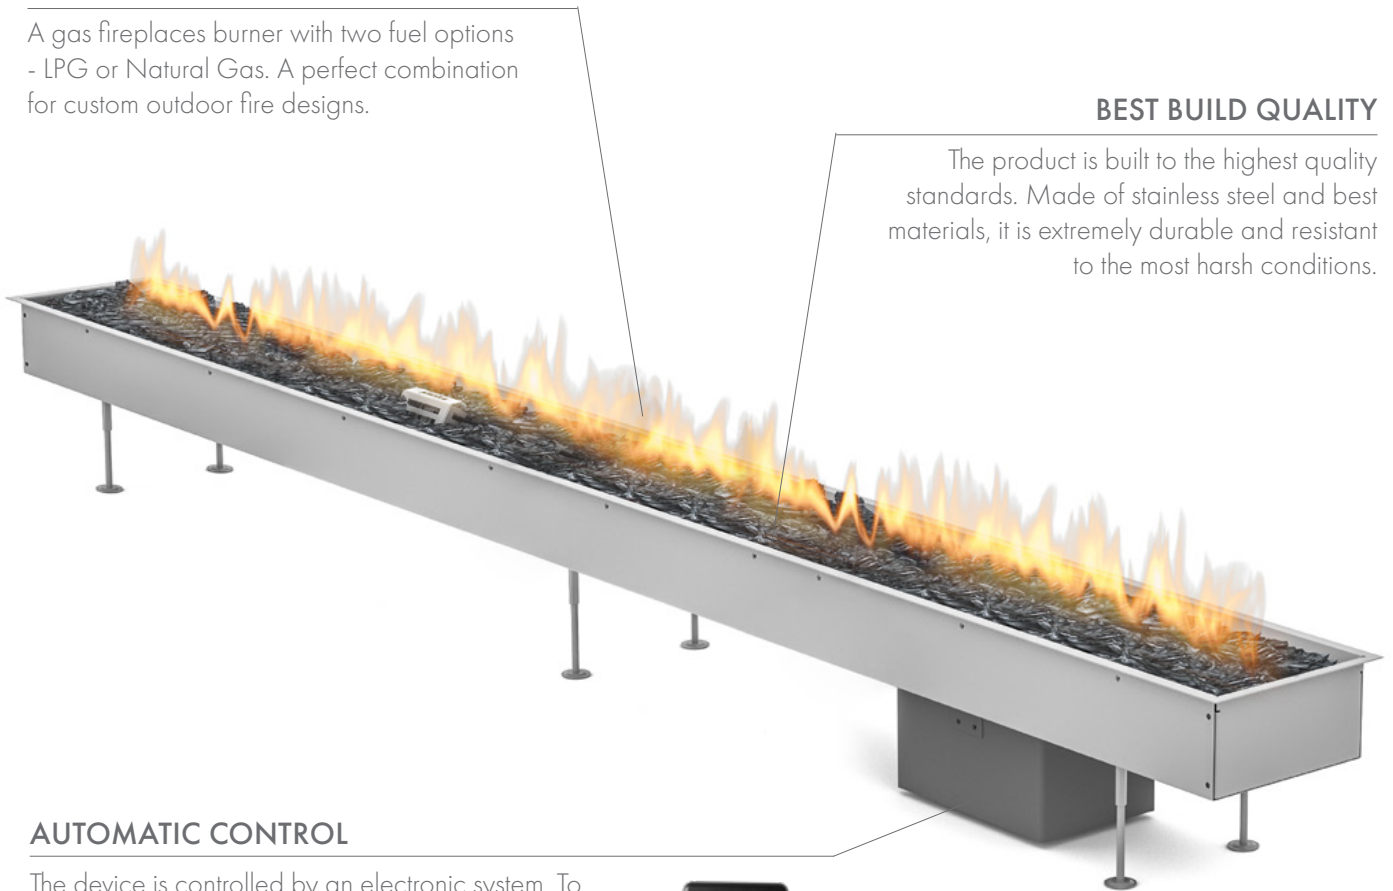

GALIO INSERT AUTOMATIC 2000

AUTOMATIC OUTDOOR GAS BURNER

Gas Technology

GAS TECHNOLOGY

A gas fireplace burner with two fuel options - LPG or Natural Gas. A perfect combination for custom outdoor fire designs.

BEST BUILD QUALITY

The product is built to the highest quality standards. Made of stainless steel and best materials, it is extremely durable and resistant to the most harsh conditions.

AUTOMATIC CONTROL

The device is controlled by an electronic system. To start the device or adjust the height of the flame you can use the Wall Switch control panel, remote or mobile application via the WiFi module. Galio is also compatible with Smart Home Systems.

REMOTE CONTROL

Control the fire with the remote, app on your smartphone or a home automation system.

Galio Insert Automatic 2000

(Gas Technology)

Fuel type	Natural Gas / LPG
Heat output	(NG) max. 16.5 kW (LPG) max. 16.5 kW
Gas consumption	(NG) max. 1.75 m ³ /h (LPG) max. 1.30 kg/h
Gas pressure	(NG) 20 mbar (LPG) 37 mbar
Total gas hose length	4 meters (measured from valve to pressure regulator)
Weight	33.0 kg
Power supply	remote: 2x 1.5V AAA batteries receiver: 4x 1.5V AA Wi-Fi: 6V DC
Flue	not required
Flame height regulation	yes
Materials	steel
Decorative accessories	black diamond stones
Application	for outdoor use only