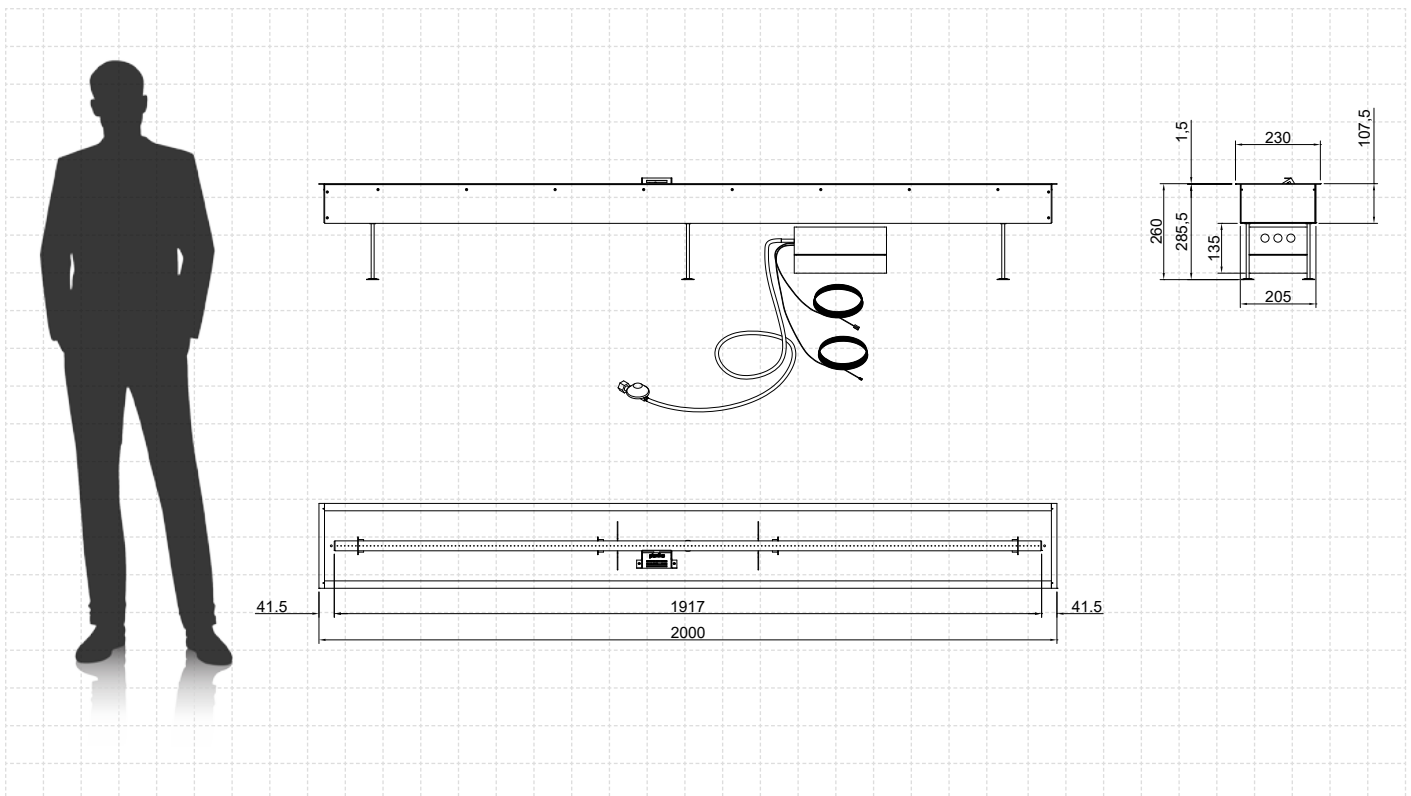

Galio Insert Automatic 2000

(Gas Technology)

Fuel type	Natural Gas / LPG
Heat output	(NG) max. 16.5 kW (LPG) max. 16.5 kW
Gas consumption	(NG) max. 1.75 m³/h (LPG) max. 1.30 kg/h
Gas pressure	(NG) 20 mbar (LPG) 37 mbar
Total gas hose length	4 meters (measured from valve to pressure regulator)
Weight	33.0 kg
Power supply	remote: 2x 1.5V AAA batteries receiver: 4x 1.5V AA Wi-Fi: 6V DC
Flue	not required
Flame height regulation	yes
Materials	steel
Decorative accessories	black diamond stones
Application	for outdoor use only

CONTROL OPTIONS

included

optional

compatible

'PLANIKA GAS CONTROL' APP

Control the fire with your smartphone!

custom size and shape
available on request